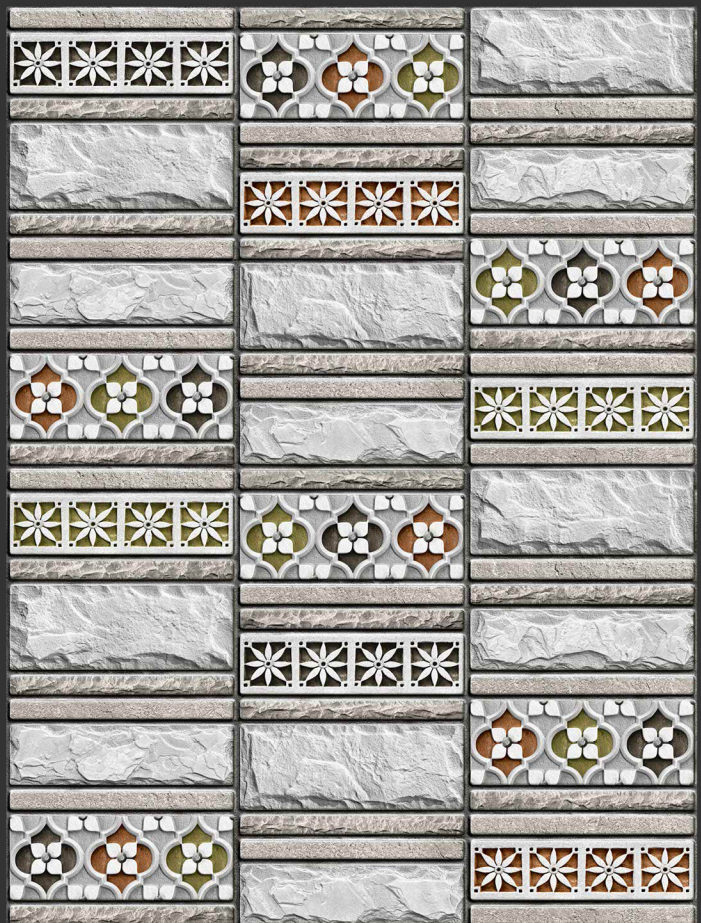

HIGH TECH
BODY

RUSTIC - SUGAR - VARNISH

300 X 450 MM

RUGBY
12

HIGH-DEEP
PUNCH

HIGH TECH
BODY

NATURAL
LOOK

HIGH TECH
BODY