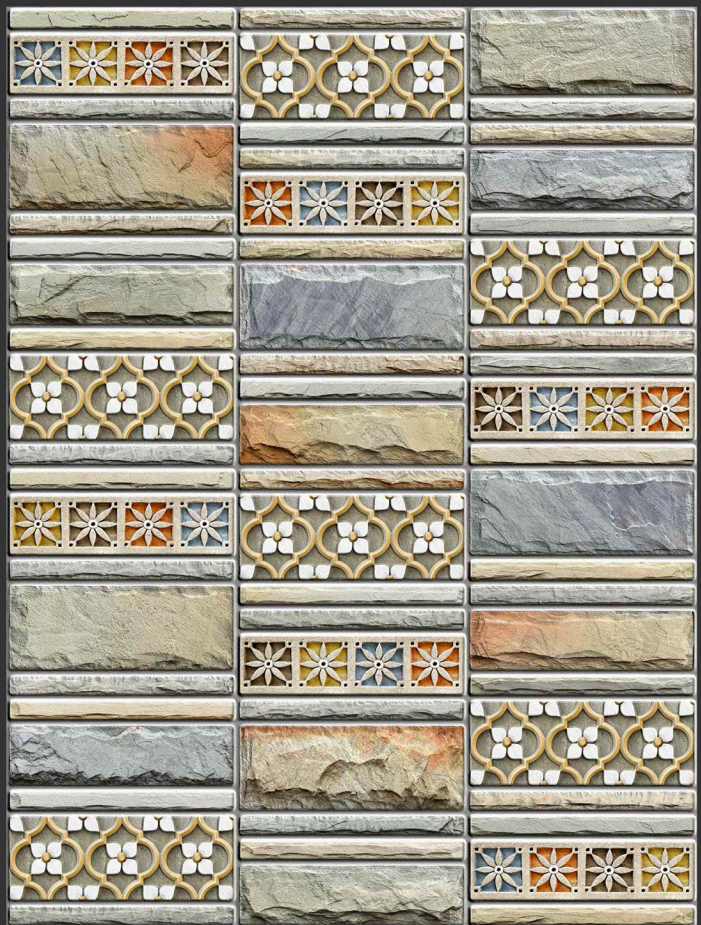

RUSTIC - SUGAR - VARNISH

300 X 450 MM

HIGH-DEEP
PUNCH

HIGH TECH
BODY

NATURAL
LOOK

RUGBY
04

HIGH TECH
BODY