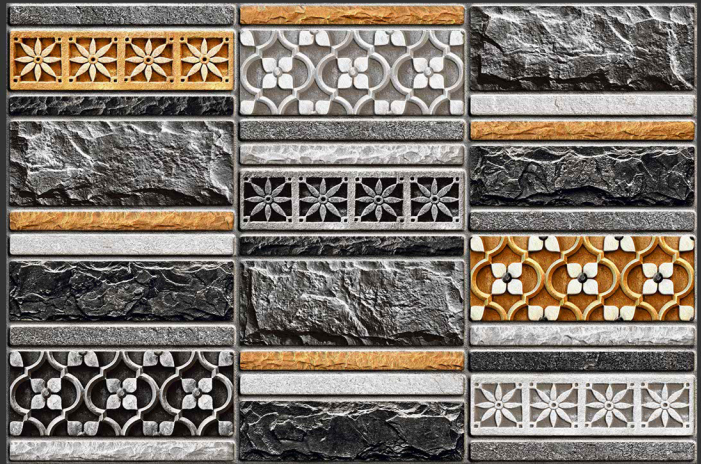

RUSTIC - SUGAR - VARNISH

300 X 450 MM