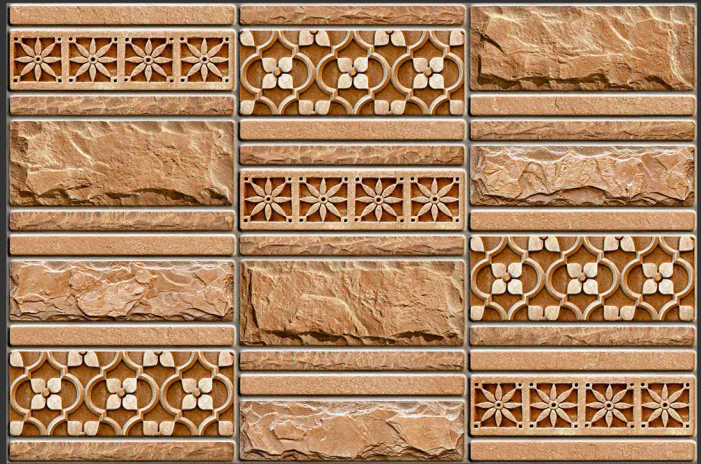

300 X 450 MM

RUGBY
14

HIGH-DEEP
PUNCH

HIGH TECH
BODY

NATURAL
LOOK

HIGH TECH
BODY

RUSTIC - SUGAR - VARNISH

300 X 450 MM