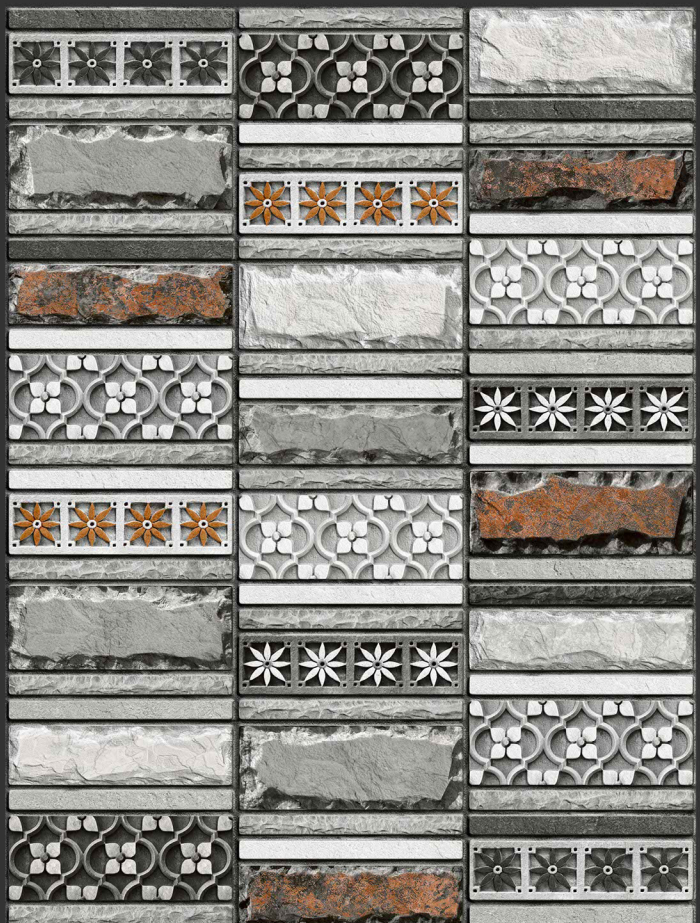

300 X 450 MM

RUGBY
06

HIGH-DEEP
PUNCH

HIGH TECH
BODY

NATURAL
LOOK

 **HIGH TECH**
BODY

RUSTIC - SUGAR - VARNISH

300 X 450 MM