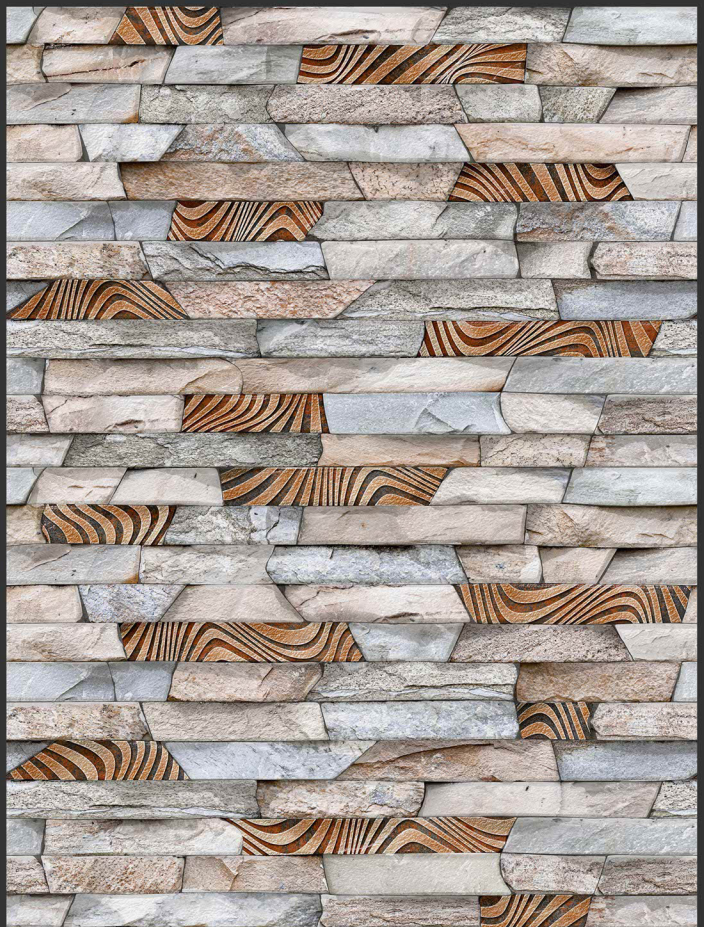

RUSTIC - SUGAR - VARNISH

300 X 450 MM

BADMINTON
13

HIGH-DEEP
PUNCH

HIGH TECH
BODY

NATURAL
LOOK

HIGH TECH
BODY