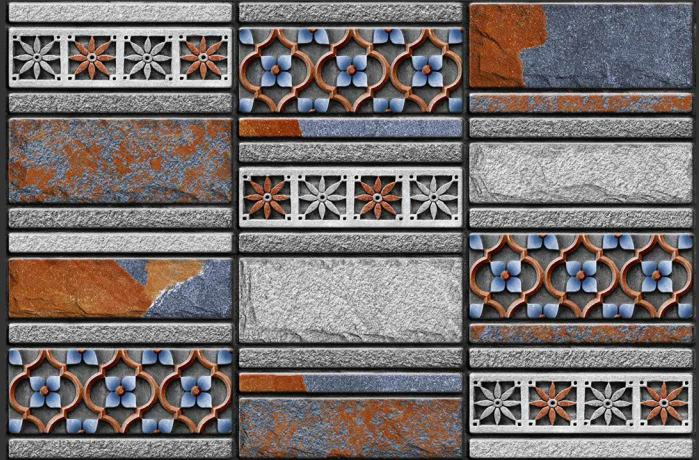

RUGBY
07

HIGH-DEEP
PUNCH

HIGH TECH
BODY

NATURAL
LOOK

HIGH TECH
BODY

RUSTIC - SUGAR - VARNISH

300 X 450 MM

HIGH-DEEP
PUNCH