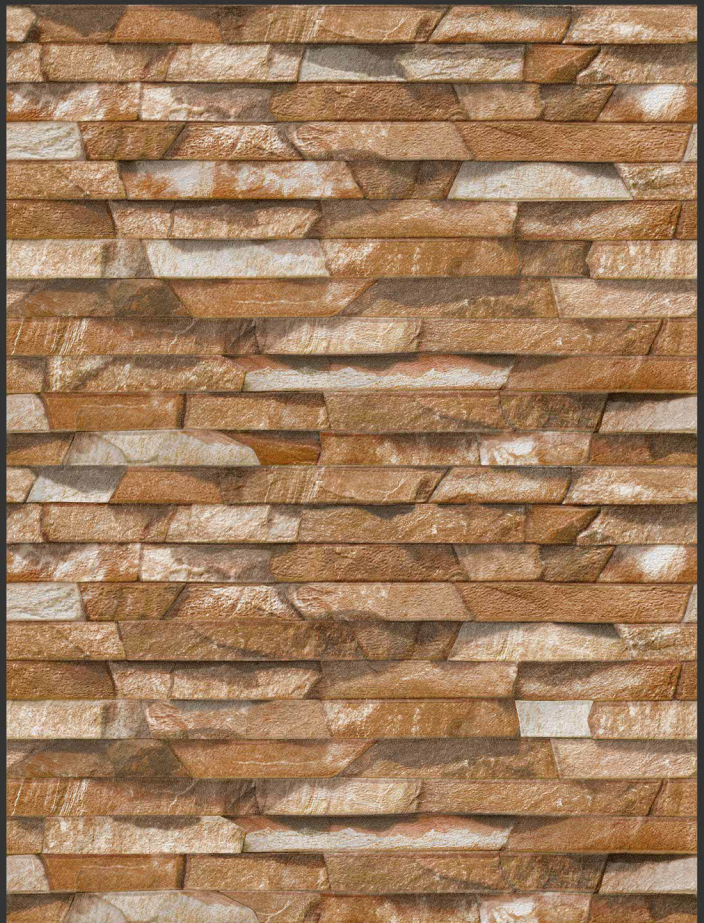

BADMINTON
16

HIGH-DEEP
PUNCH

HIGH TECH
BODY

NATURAL
LOOK

HIGH TECH
BODY

RUSTIC - SUGAR - VARNISH

300 X 450 MM

HIGH-DEEP
PUNCH