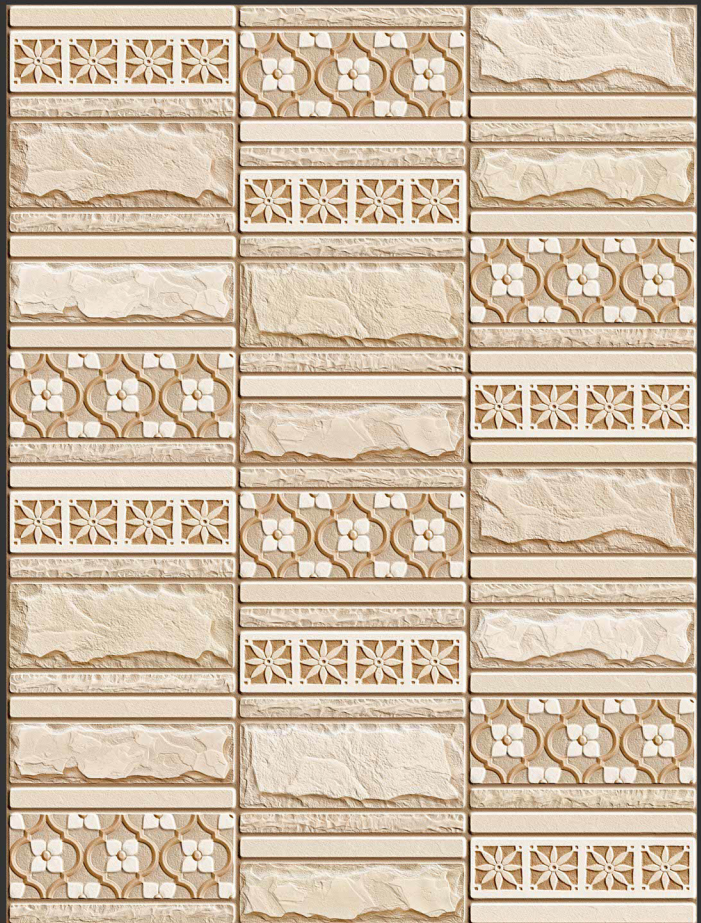

RUGBY
02

HIGH-DEEP
PUNCH

HIGH TECH
BODY

NATURAL
LOOK