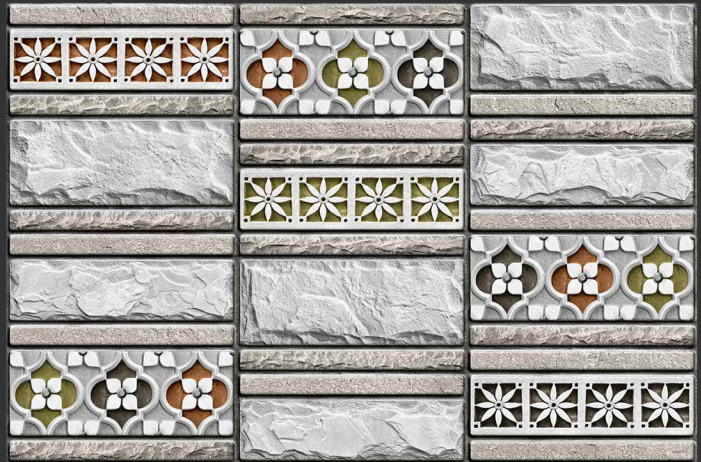

RUSTIC - SUGAR - VARNISH

300 X 450 MM