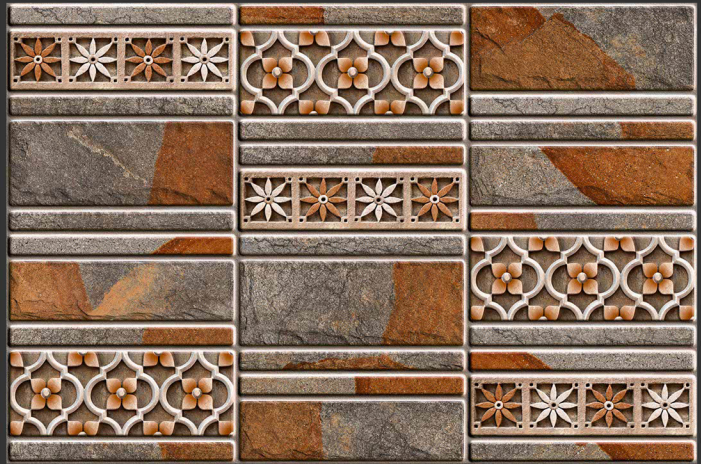

RUSTIC - SUGAR - VARNISH

300 X 450 MM