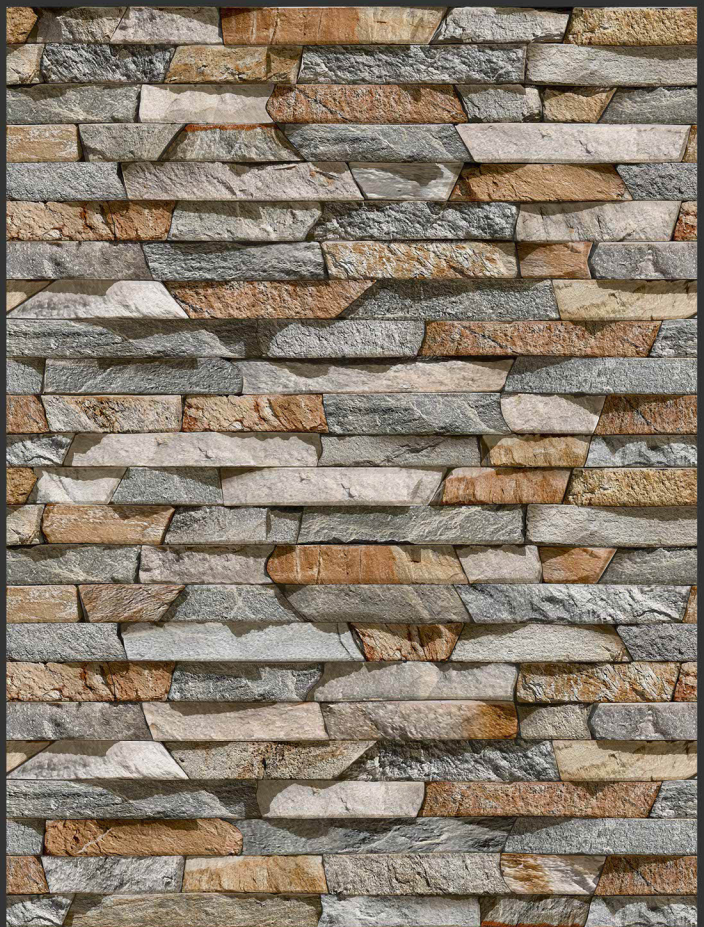

HIGH-DEEP
PUNCH

HIGH TECH
BODY

NATURAL
LOOK

HIGH TECH
BODY

RUSTIC - SUGAR - VARNISH

300 X 450 MM

BADMINTON
10

HIGH-DEEP
PUNCH