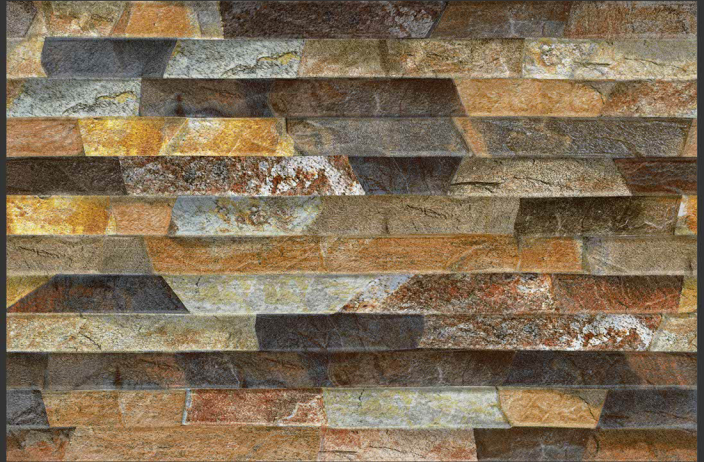

BADMINTON
16

HIGH-DEEP
PUNCH

HIGH TECH
BODY

NATURAL
LOOK

HIGH TECH
BODY

RUSTIC - SUGAR - VARNISH

300 X 450 MM

HIGH-DEEP
PUNCH