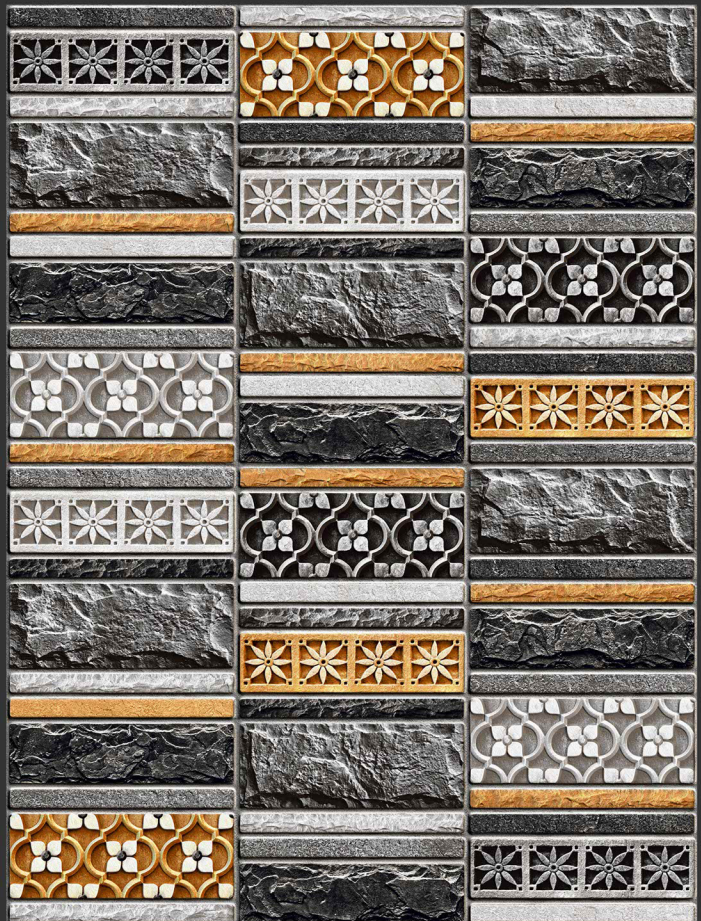

NATURAL
LOOK

HIGH TECH
BODY

RUSTIC - SUGAR - VARNISH

300 X 450 MM

RUGBY
11

HIGH-DEEP
PUNCH

HIGH TECH
BODY

NATURAL
LOOK