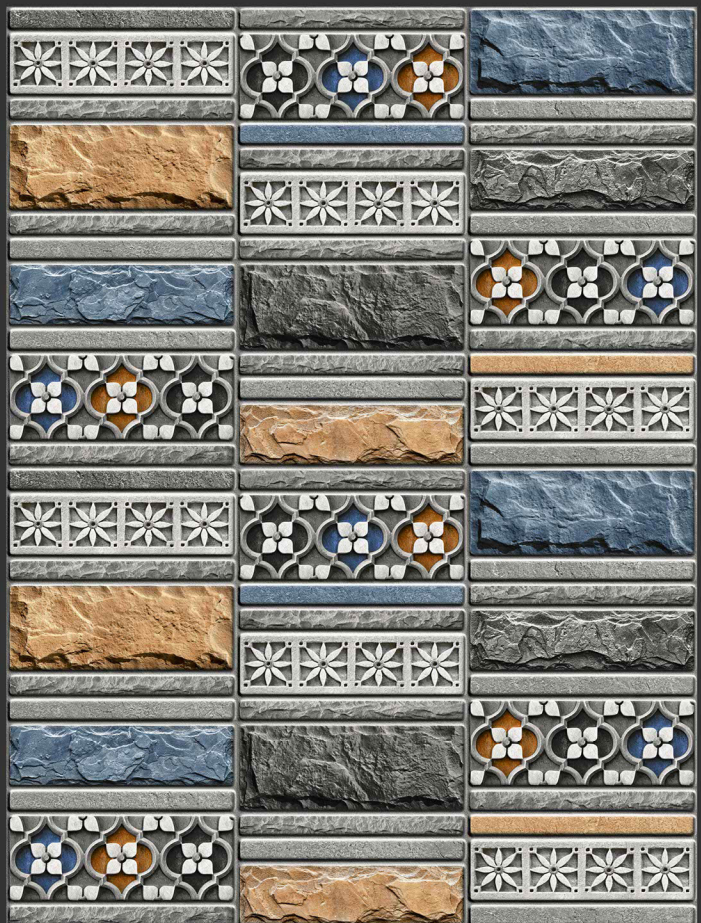

RUSTIC - SUGAR - VARNISH

300 X 450 MM

RUGBY
14

HIGH-DEEP
PUNCH

HIGH TECH
BODY

NATURAL
LOOK

HIGH TECH
BODY