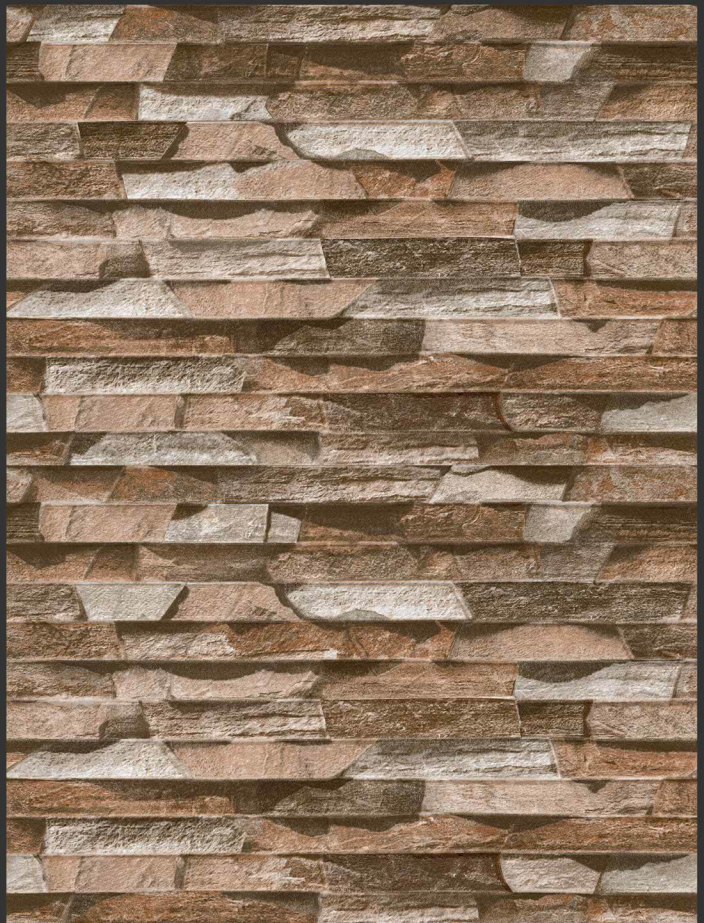

BADMINTON
18

HIGH-DEEP
PUNCH

HIGH TECH
BODY

NATURAL
LOOK