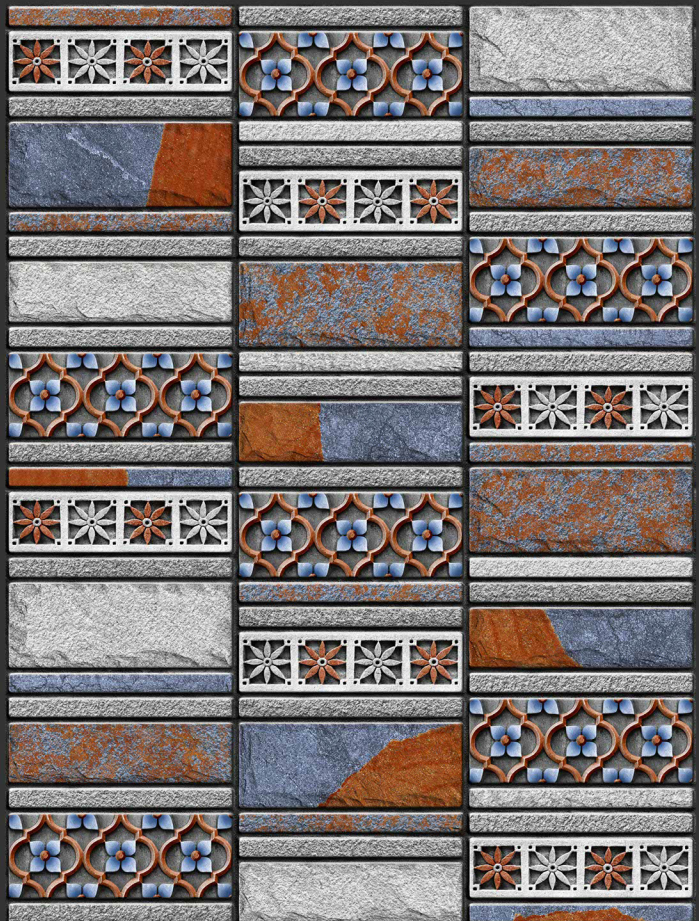

RUGBY
07

HIGH-DEEP
PUNCH

HIGH TECH
BODY

NATURAL
LOOK

HIGH TECH
BODY

RUSTIC - SUGAR - VARNISH

300 X 450 MM

HIGH-DEEP
PUNCH