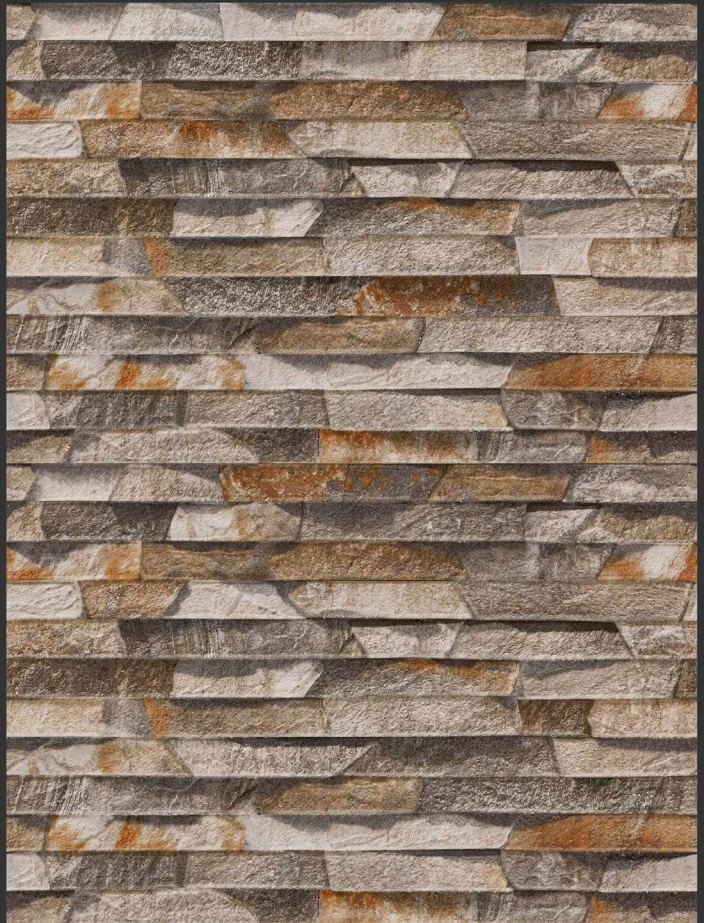

300 X 450 MM

BADMINTON
15

HIGH-DEEP
PUNCH

HIGH TECH
BODY

NATURAL
LOOK

HIGH TECH
BODY

RUSTIC - SUGAR - VARNISH

300 X 450 MM