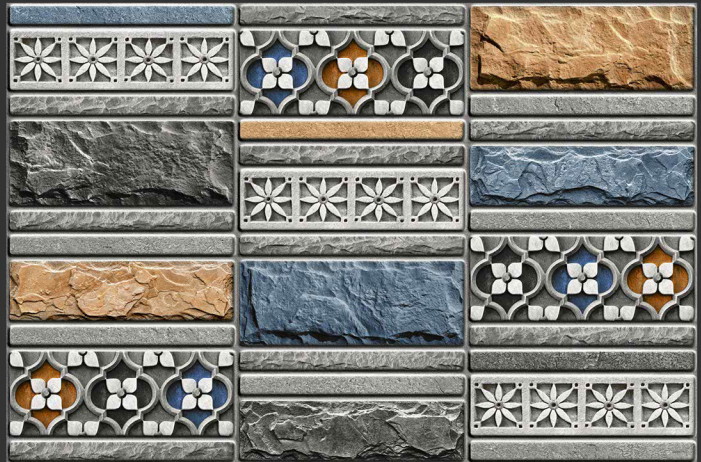

RUSTIC - SUGAR - VARNISH

300 X 450 MM

RUGBY
14

HIGH-DEEP
PUNCH

HIGH TECH
BODY

NATURAL
LOOK

HIGH TECH
BODY