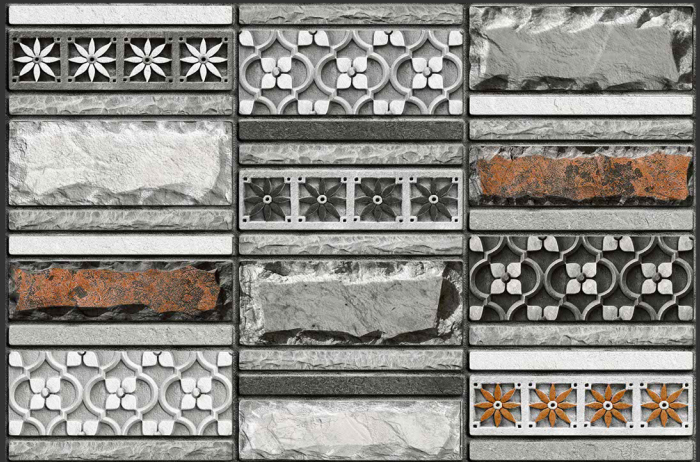

RUSTIC - SUGAR - VARNISH

300 X 450 MM