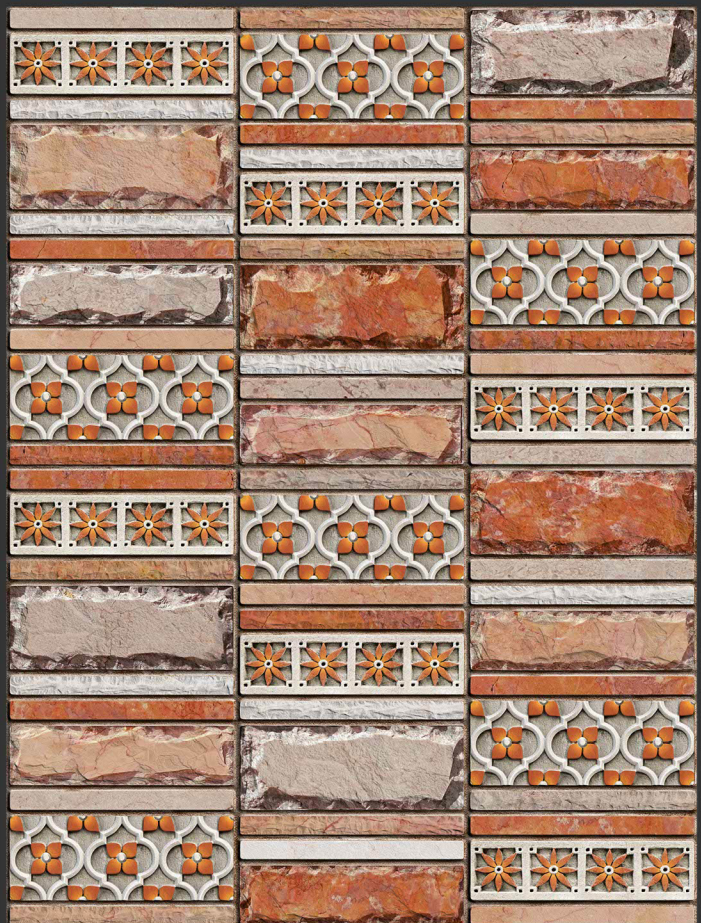

RUSTIC - SUGAR - VARNISH

300 X 450 MM

HIGH-DEEP
PUNCH

HIGH TECH
BODY

NATURAL
LOOK

RUGBY
05

HIGH TECH
BODY