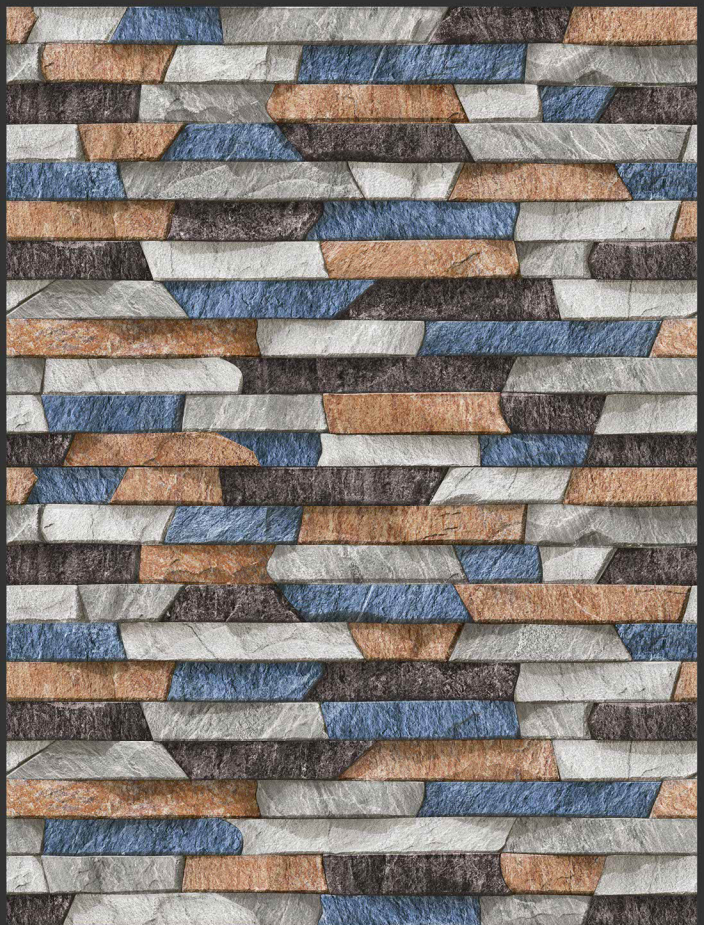

BADMINTON
09

HIGH-DEEP
PUNCH

HIGH TECH
BODY

NATURAL
LOOK