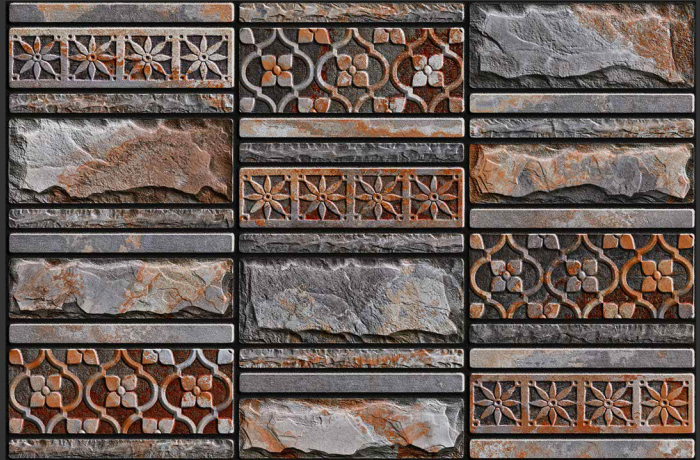

HIGH TECH
BODY

QUALITY PRODUCT

HIGH DEPTH ELEVATION

RUSTIC | SUGAR | VARNISH

DESIGN OF SPAIN

Rugby series resembles the pattern of varied soil types of Earth. The effect given to it looks seemingly true to life and uncommon to have in artificial space, that creates perfect match of humanistic and naturalist effect.

Rugby

HIGH DEPTH ELEVATION

Natural Stone Tiles

3D Punch

RUSTIC - SUGAR - VARNISH

300 X 450 MM

RUGBY
01

HIGH-DEEP
PUNCH