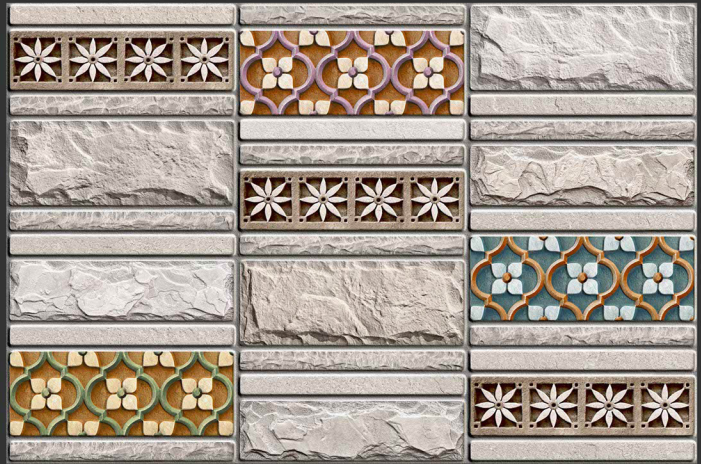

HIGH TECH
BODY

NATURAL
LOOK

HIGH TECH
BODY

RUSTIC - SUGAR - VARNISH

300 X 450 MM

RUGBY
10

HIGH-DEEP
PUNCH

HIGH TECH
BODY