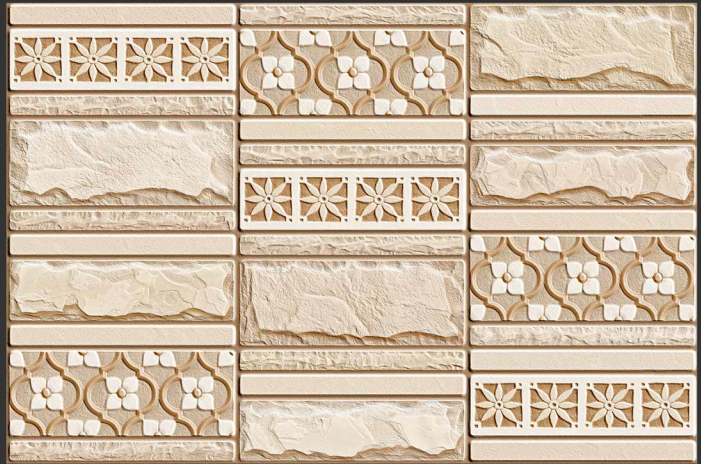

HIGH TECH
BODY

NATURAL
LOOK

HIGH TECH
BODY

RUSTIC - SUGAR - VARNISH

300 X 450 MM

RUGBY
02

HIGH-DEEP
PUNCH

HIGH TECH
BODY