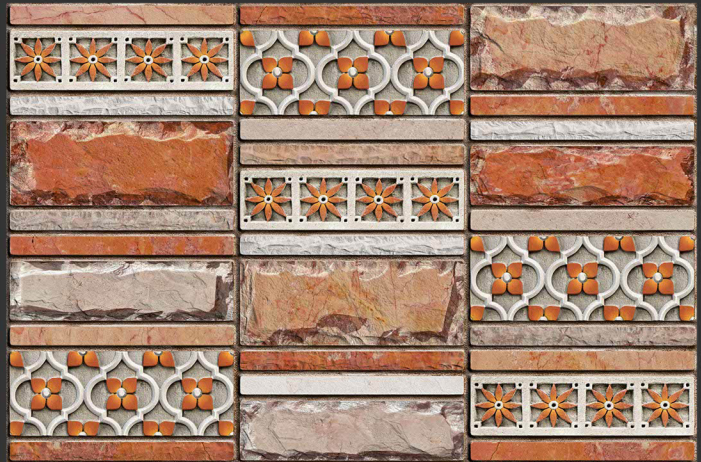

RUSTIC - SUGAR - VARNISH

300 X 450 MM

HIGH-DEEP
PUNCH

HIGH TECH
BODY

NATURAL
LOOK

RUGBY
05

HIGH TECH
BODY